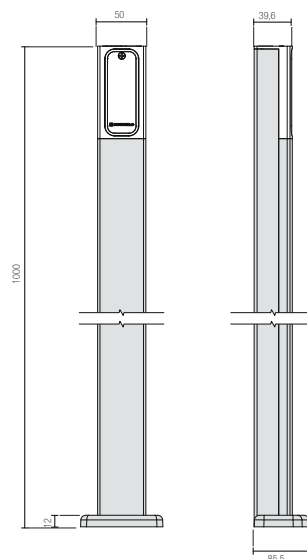

MAST 100 SLIM

Extruded aluminium column h 100 cm, slim version

DIMENSIONS

CODE	PACKAGE	WEIGHT
GMASTS10NOG00	1 pcs.	2,1 kg

GENERAL INFORMATION

■ Robust extruded aluminium column and base for photocells and control accessories installation in cases where there are no walls or other structures available. These columns may also be used as an attractive cover for power cables. The columns are modular and can be assembled by the installer as all profiles need only be cut straight. The columns come in two parts to facilitate wiring. The rear channel allows for the wires to be positioned without interfering with the supports