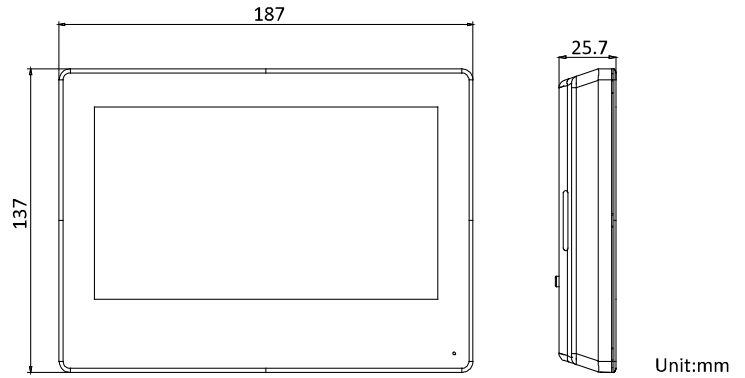

Specification

System parameters	
Memory	1 GB
Flash	4 GB Emmc
Display parameters	
Display screen	7-inch colorful TFT touch screen
Display resolution	1024 × 600
Operation method	Capacitive touch screen
Brightness	Adjustable
Audio parameters	
Audio input	Built-in omnidirectional microphone
Audio output	Built-in loudspeaker
Audio compression standard	G.711 U, G.711 A
Audio quality	Noise suppression and echo cancellation
Network parameters	
Wired network	10/100 Mbps self-adaptive
Wireless network	Wi-Fi 802.11 b/g/n
Network protocol	TCP/IP, SIP, RTSP
Interfaces	
Network port	RJ45
RS-485	1
Alarm in	8
Button	1
TAMPER	1
Alarm out	2 relay
Debugging port	1
Micro USB	For debug only
General	
Power supply	12 VDC & standard PoE, IEEE 802.3af
Power consumption	≤ 8 W
Working temperature	-10 °C to 50 °C (14 °F to 122 °F)
Working humidity	10% to 90%
Dimensions	187 mm × 137 mm × 25.7 mm (7.36" × 5.39" × 1.01")
Weight	419.3 g (without package) 694 g (with package)

Available Model

DS-KH9310-WTE1

Dimension

Appearance and Interfaces

No.	Description	No.	Description
1	Display Screen	6	RS-485/Relay Interface
2	Microphone	7	Debugging Port
3	Unlock Button	8	Micro USB Interface
4	Power Terminal	9	Loudspeaker
5	Alarm Terminal	10	TAMPER