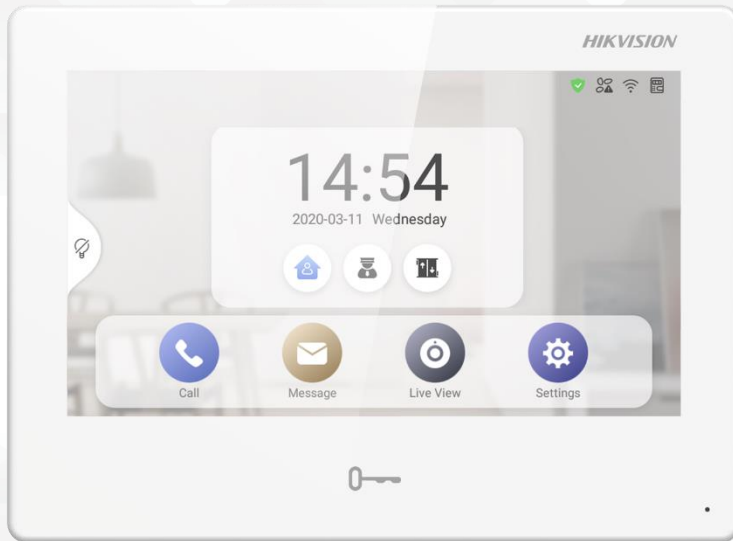

DS-KH9310-WTE1

Video Intercom Network Indoor Station

HIKVISION

Key Feature

- 7-inch colorful touch screen with resolution 1024 × 600
- UI V2.0: User friendly design
- Plug & play
- Standard PoE
- Receives video call and unlocks via the client software or the mobile client remotely
- Supports link to hikvision devices to build a management center

Specification

System parameters	
Memory	1 GB
Flash	4 GB Emmc
Display parameters	
Display screen	7-inch colorful TFT touch screen
Display resolution	1024 × 600
Operation method	Capacitive touch screen
Brightness	Adjustable
Audio parameters	
Audio input	Built-in omnidirectional microphone
Audio output	Built-in loudspeaker
Audio compression standard	G.711 U, G.711 A
Audio quality	Noise suppression and echo cancellation
Network parameters	
Wired network	10/100 Mbps self-adaptive
Wireless network	Wi-Fi 802.11 b/g/n
Network protocol	TCP/IP, SIP, RTSP
Interfaces	
Network port	RJ45
RS-485	1
Alarm in	8
Button	1
TAMPER	1
Alarm out	2 relay
Debugging port	1
Micro USB	For debug only
General	
Power supply	12 VDC & standard PoE, IEEE 802.3af
Power consumption	≤ 8 W
Working temperature	-10 °C to 50 °C (14 °F to 122 °F)
Working humidity	10% to 90%
Dimensions	187 mm × 137 mm × 25.7 mm (7.36" × 5.39" × 1.01")
Weight	419.3 g (without package) 694 g (with package)

Available Model

DS-KH9310-WTE1

Dimension

Appearance and Interfaces

No.	Description	No.	Description
1	Display Screen	6	RS-485/Relay Interface
2	Microphone	7	Debugging Port
3	Unlock Button	8	Micro USB Interface
4	Power Terminal	9	Loudspeaker
5	Alarm Terminal	10	TAMPER