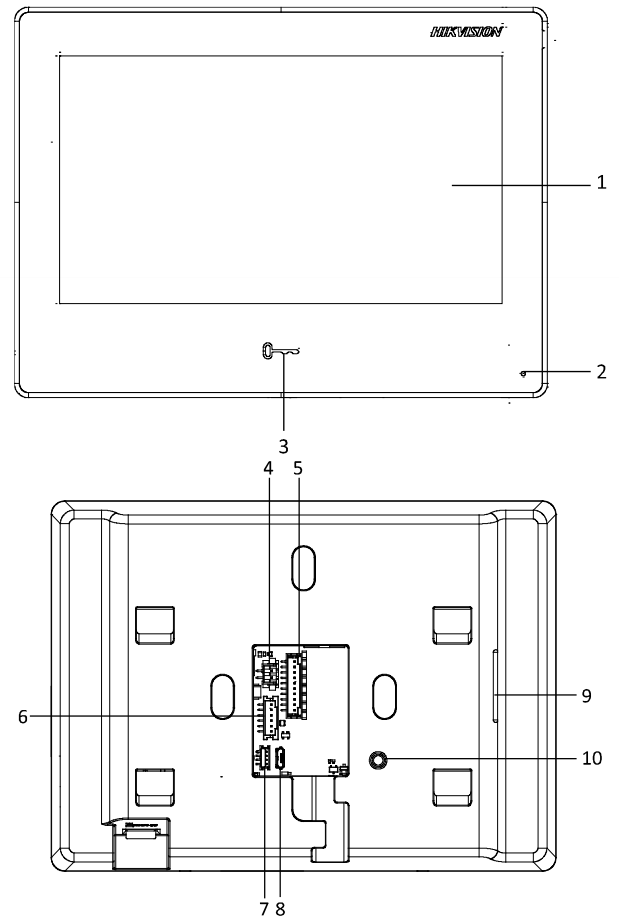

Specification

System parameters	
Memory	1 GB
Flash	4 GB Emmc
Display parameters	
Display screen	7-inch colorful TFT touch screen
Display resolution	1024 × 600
Operation method	Capacitive touch screen
Brightness	Adjustable
Audio parameters	
Audio input	Built-in omnidirectional microphone
Audio output	Built-in loudspeaker
Audio compression standard	G.711 U, G.711 A
Audio quality	Noise suppression and echo cancellation
Network parameters	
Wired network	10/100 Mbps self-adaptive
Wireless network	Wi-Fi 802.11 b/g/n
Network protocol	TCP/IP, SIP, RTSP
Interfaces	
Network port	RJ45
RS-485	1
Alarm in	8
Button	1
TAMPER	1
Alarm out	2 relay
Debugging port	1
Micro USB	For debug only
General	
Power supply	12 VDC & standard PoE, IEEE 802.3af
Power consumption	≤ 8 W
Working temperature	-10 °C to 50 °C (14 °F to 122 °F)
Working humidity	10% to 90%
Dimensions	187 mm × 137 mm × 25.7 mm (7.36" × 5.39" × 1.01")
Weight	419.3 g (without package) 694 g (with package)

Available Model

DS-KH9310-WTE1

Dimension

Appearance and Interfaces

No.	Description	No.	Description
1	Display Screen	6	RS-485/Relay Interface
2	Microphone	7	Debugging Port
3	Unlock Button	8	Micro USB Interface
4	Power Terminal	9	Loudspeaker
5	Alarm Terminal	10	TAMPER